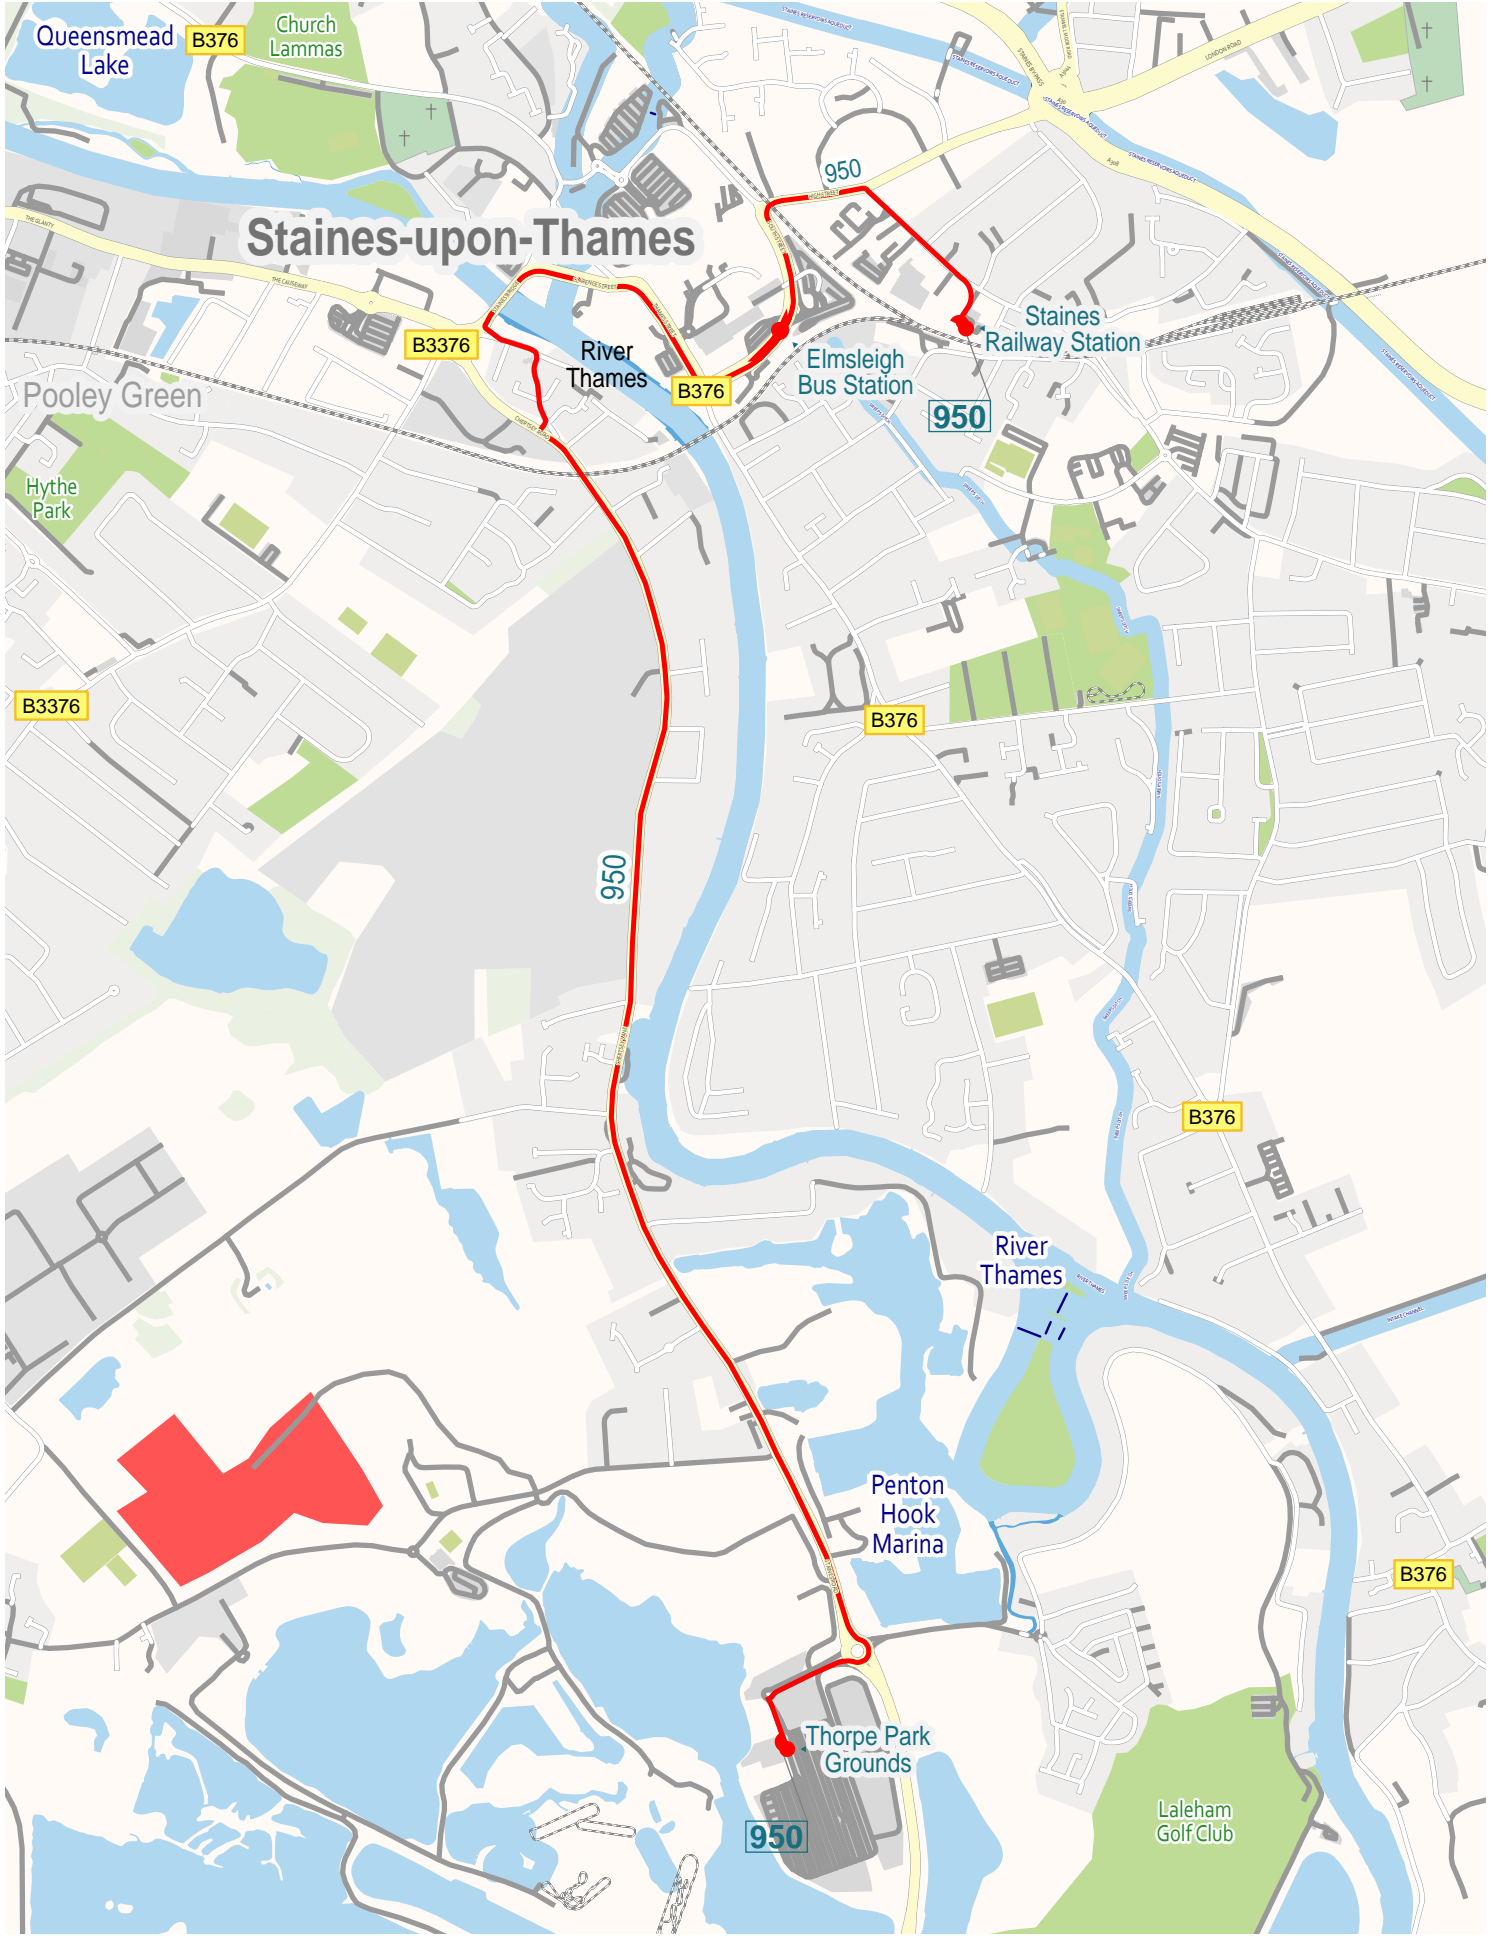

Route map for Sullivan Buses service 950 (outbound)

500 m 1 km 1.5 km 2 km

Route map for Sullivan Buses service 950 (inbound)